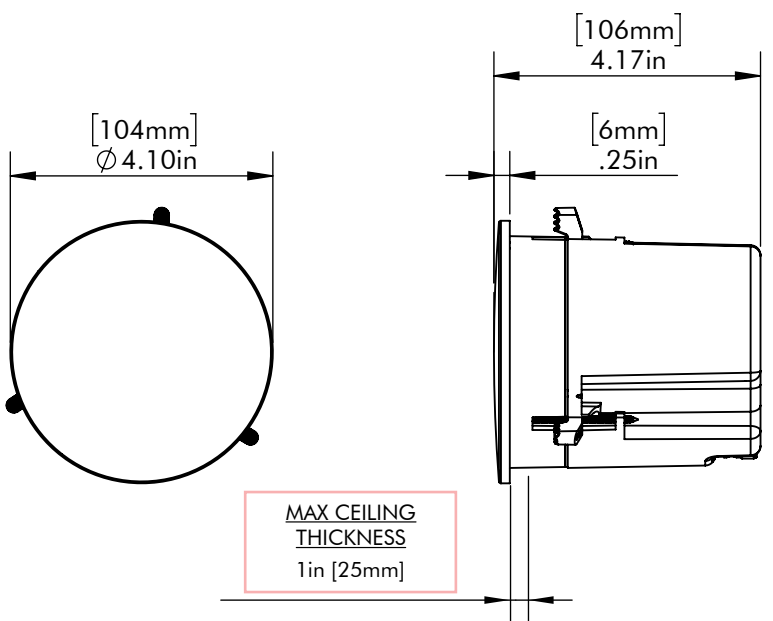

GRILL OFF

MOUNTING LOCKS  
EXTEND 0.375in [9.5mm]  
BEYOND ALL EDGES

GRILL ON

MAX CEILING  
THICKNESS  
1in [25mm]

CUTOUT DIAMETER  
(WITH TOLERANCE)  
3.74in [95mm]

IC3  
DIMENSION  
DRAWING