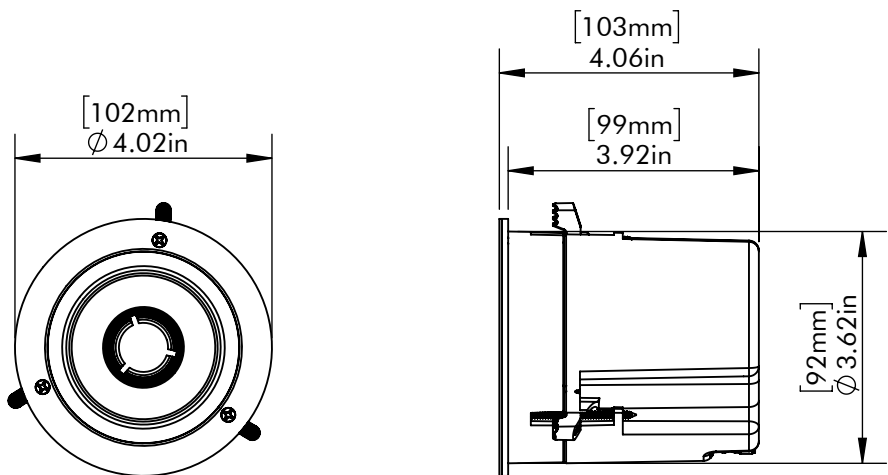

GRILL OFF

MOUNTING LOCKS  
EXTEND 0.375in [9.5mm]  
BEYOND ALL EDGES

GRILL ON

MAX CEILING  
THICKNESS  
1in [25mm]

CUTOUT DIAMETER  
(WITH TOLERANCE)  
3.74in [95mm]

IC3  
DIMENSION  
DRAWING